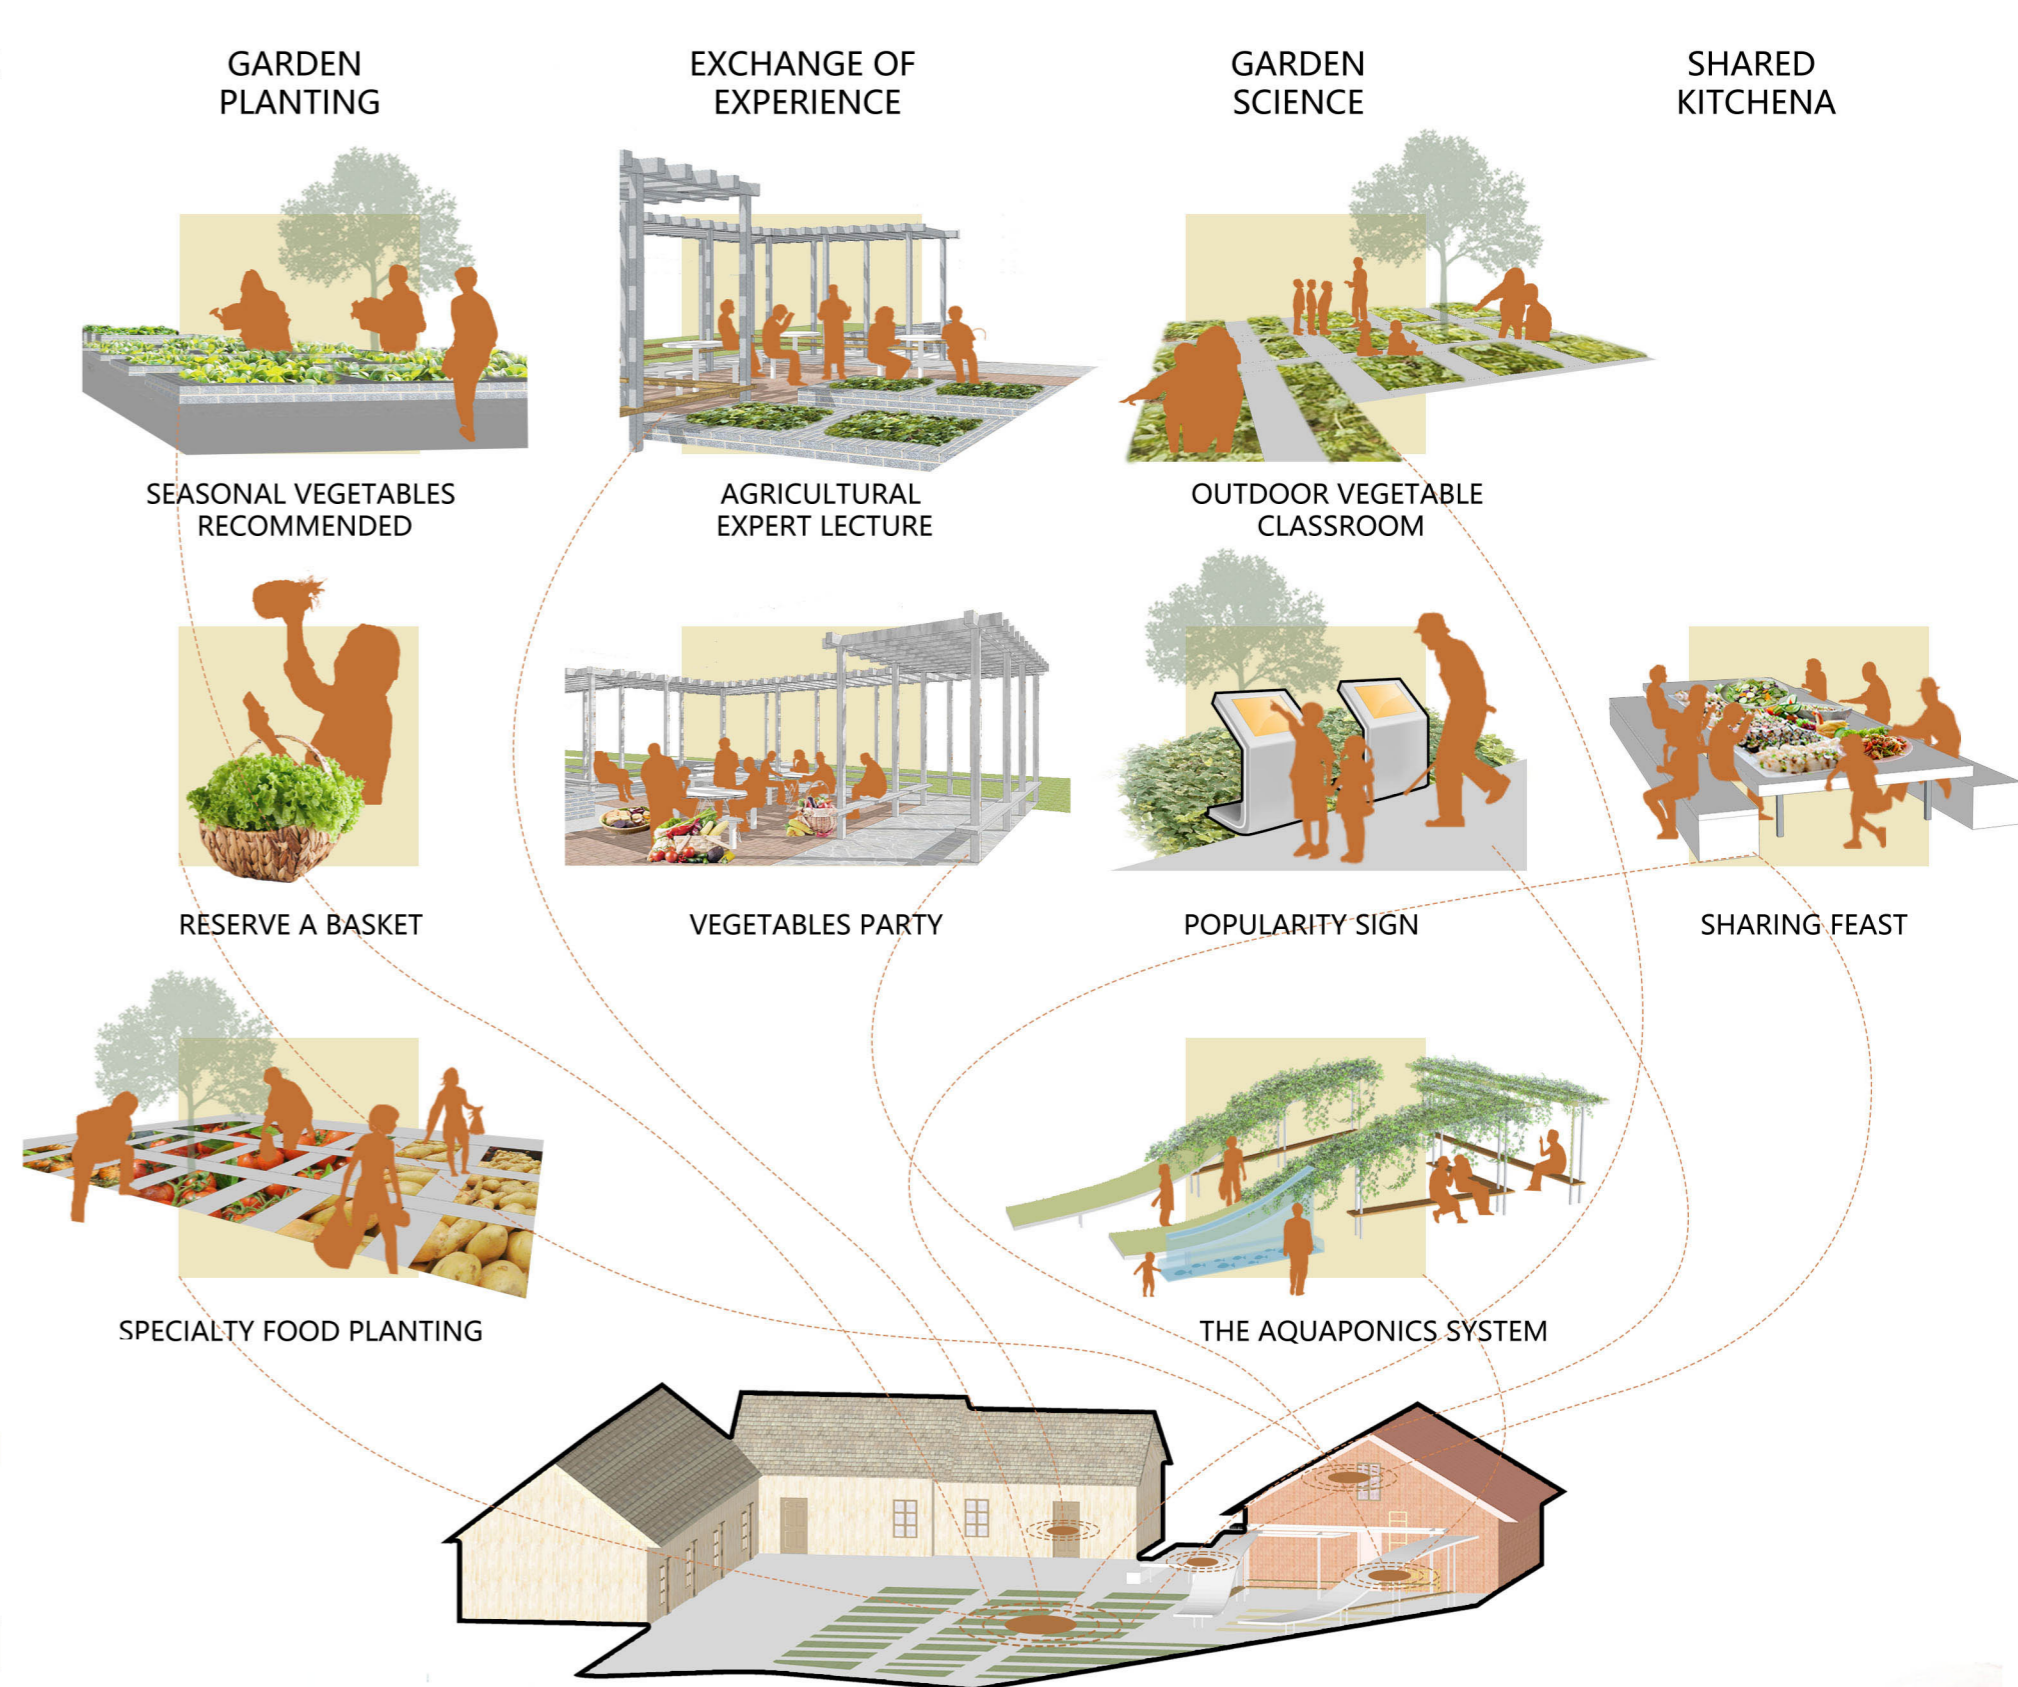

PUBLIC PARTICIPATION

URBAN FARMING

FESTIVAL PLANNING

OPERATION MECHANISM OF SELF-SERVICE GARDEN

TIME EXTENSION

Possible activities in the "matchbox" inside the venue during normal and special periods.

AERIAL VIEW