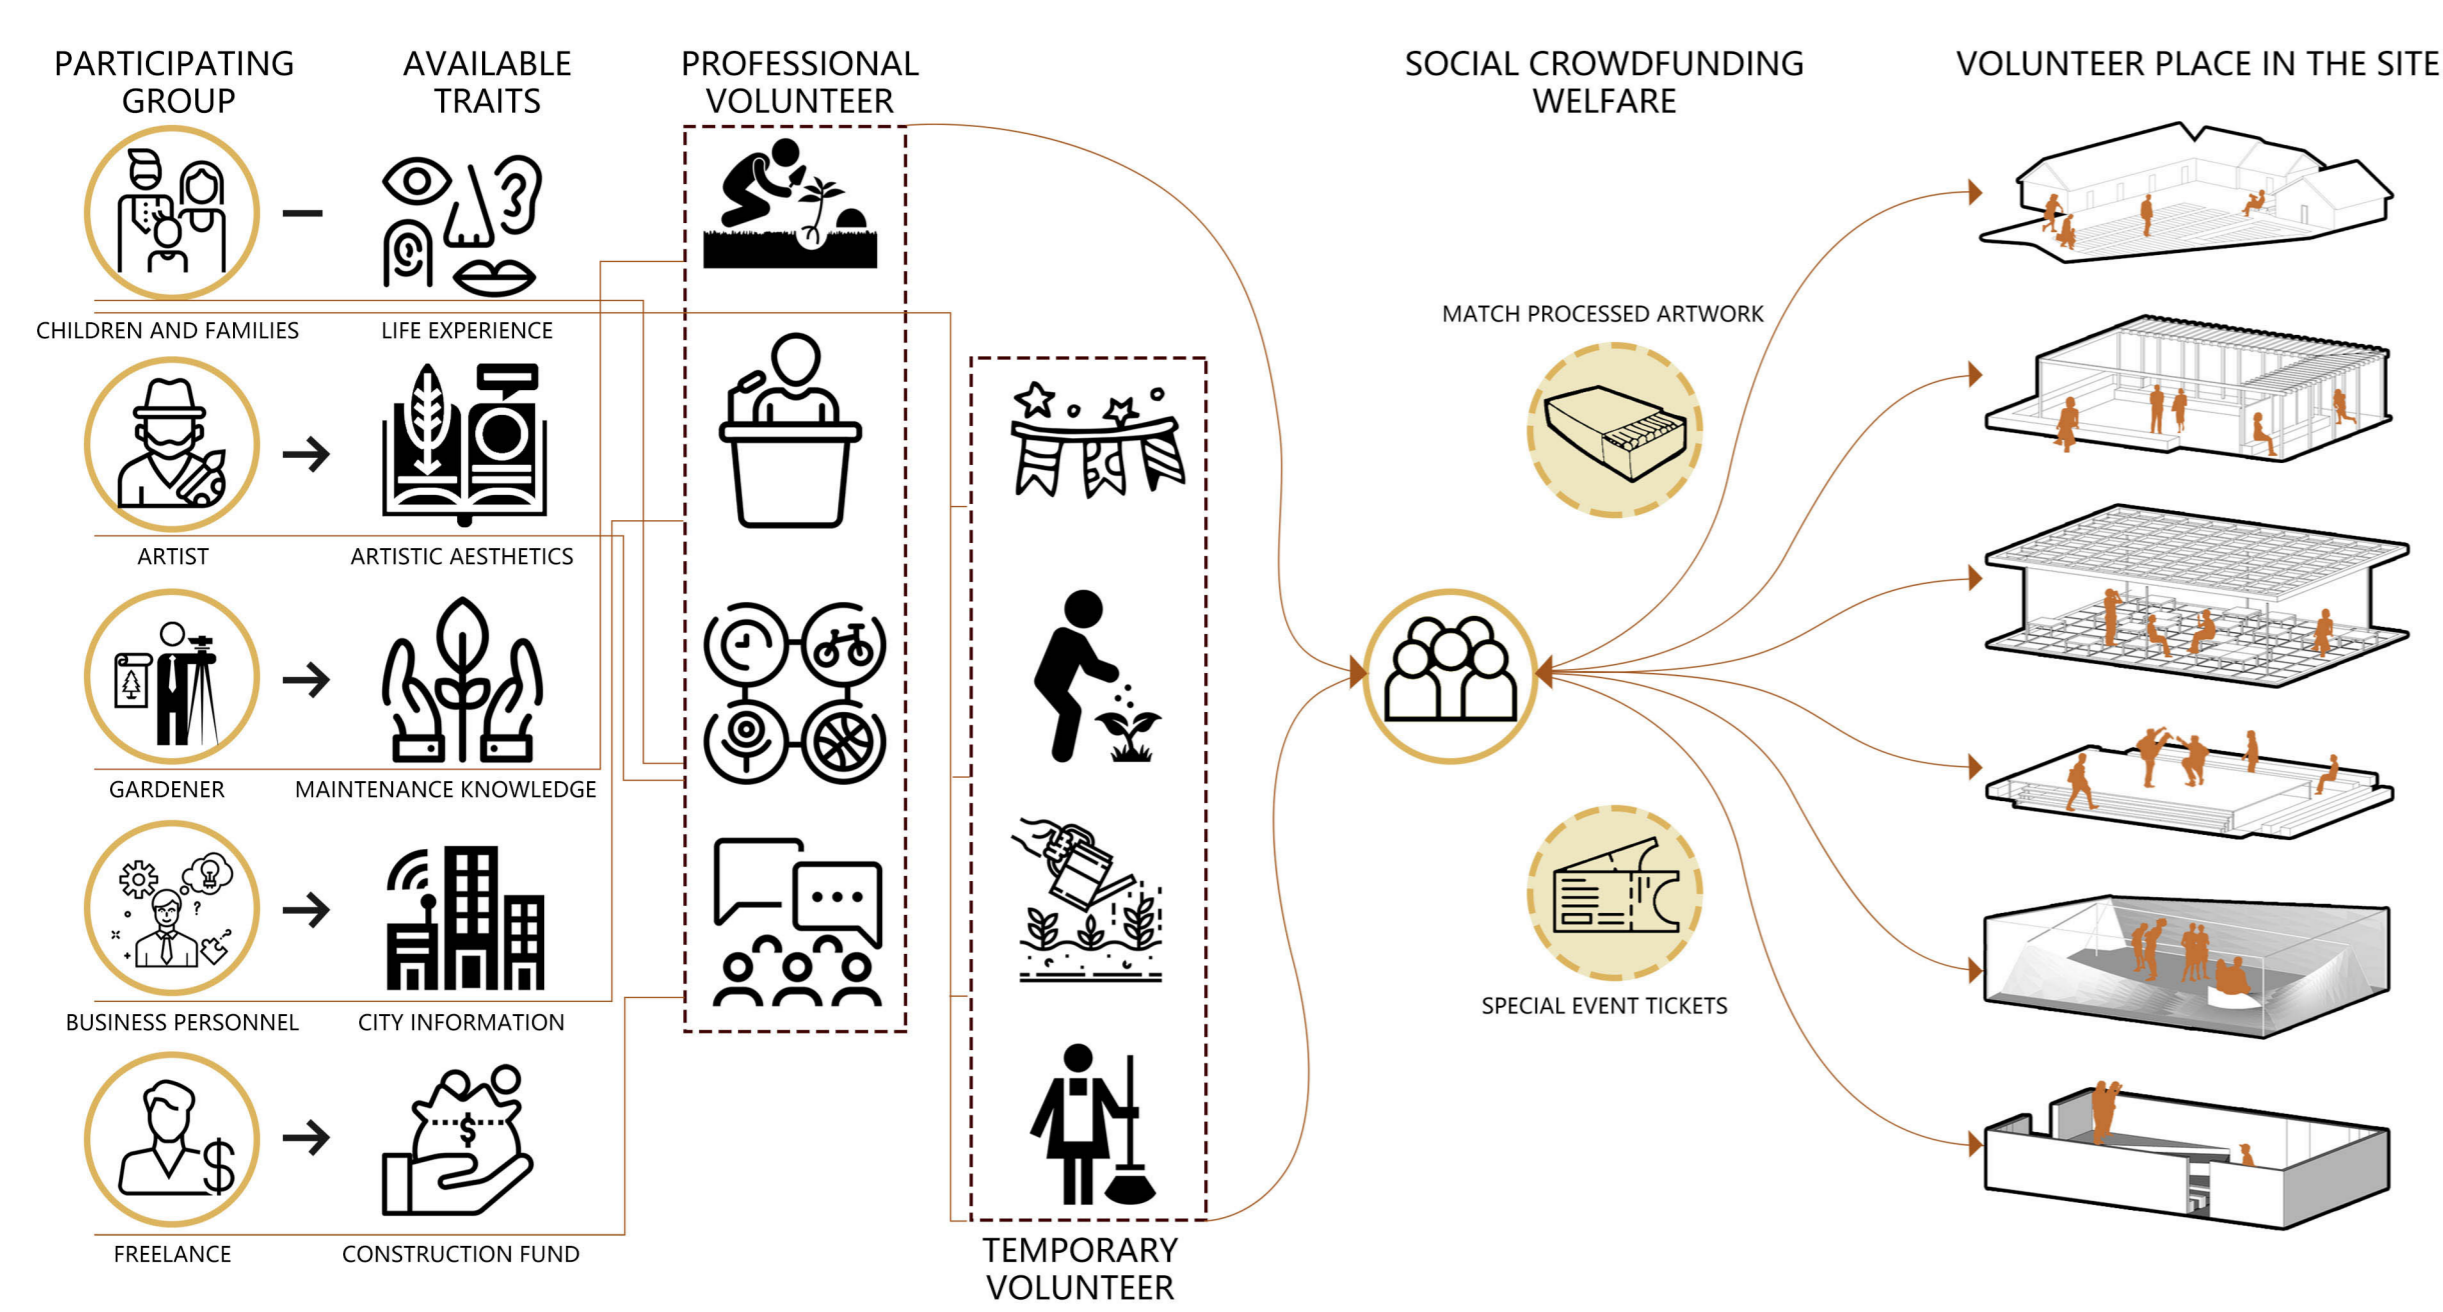

PUBLIC PARTICIPATION

URBAN FARMING

FESTIVAL PLANNING

OPERATION MECHANISM OF SELF-SERVICE GARDEN

TIME EXTENSION

Possible activities in the "matchbox" inside the venue during normal and special periods.

AERIAL VIEW