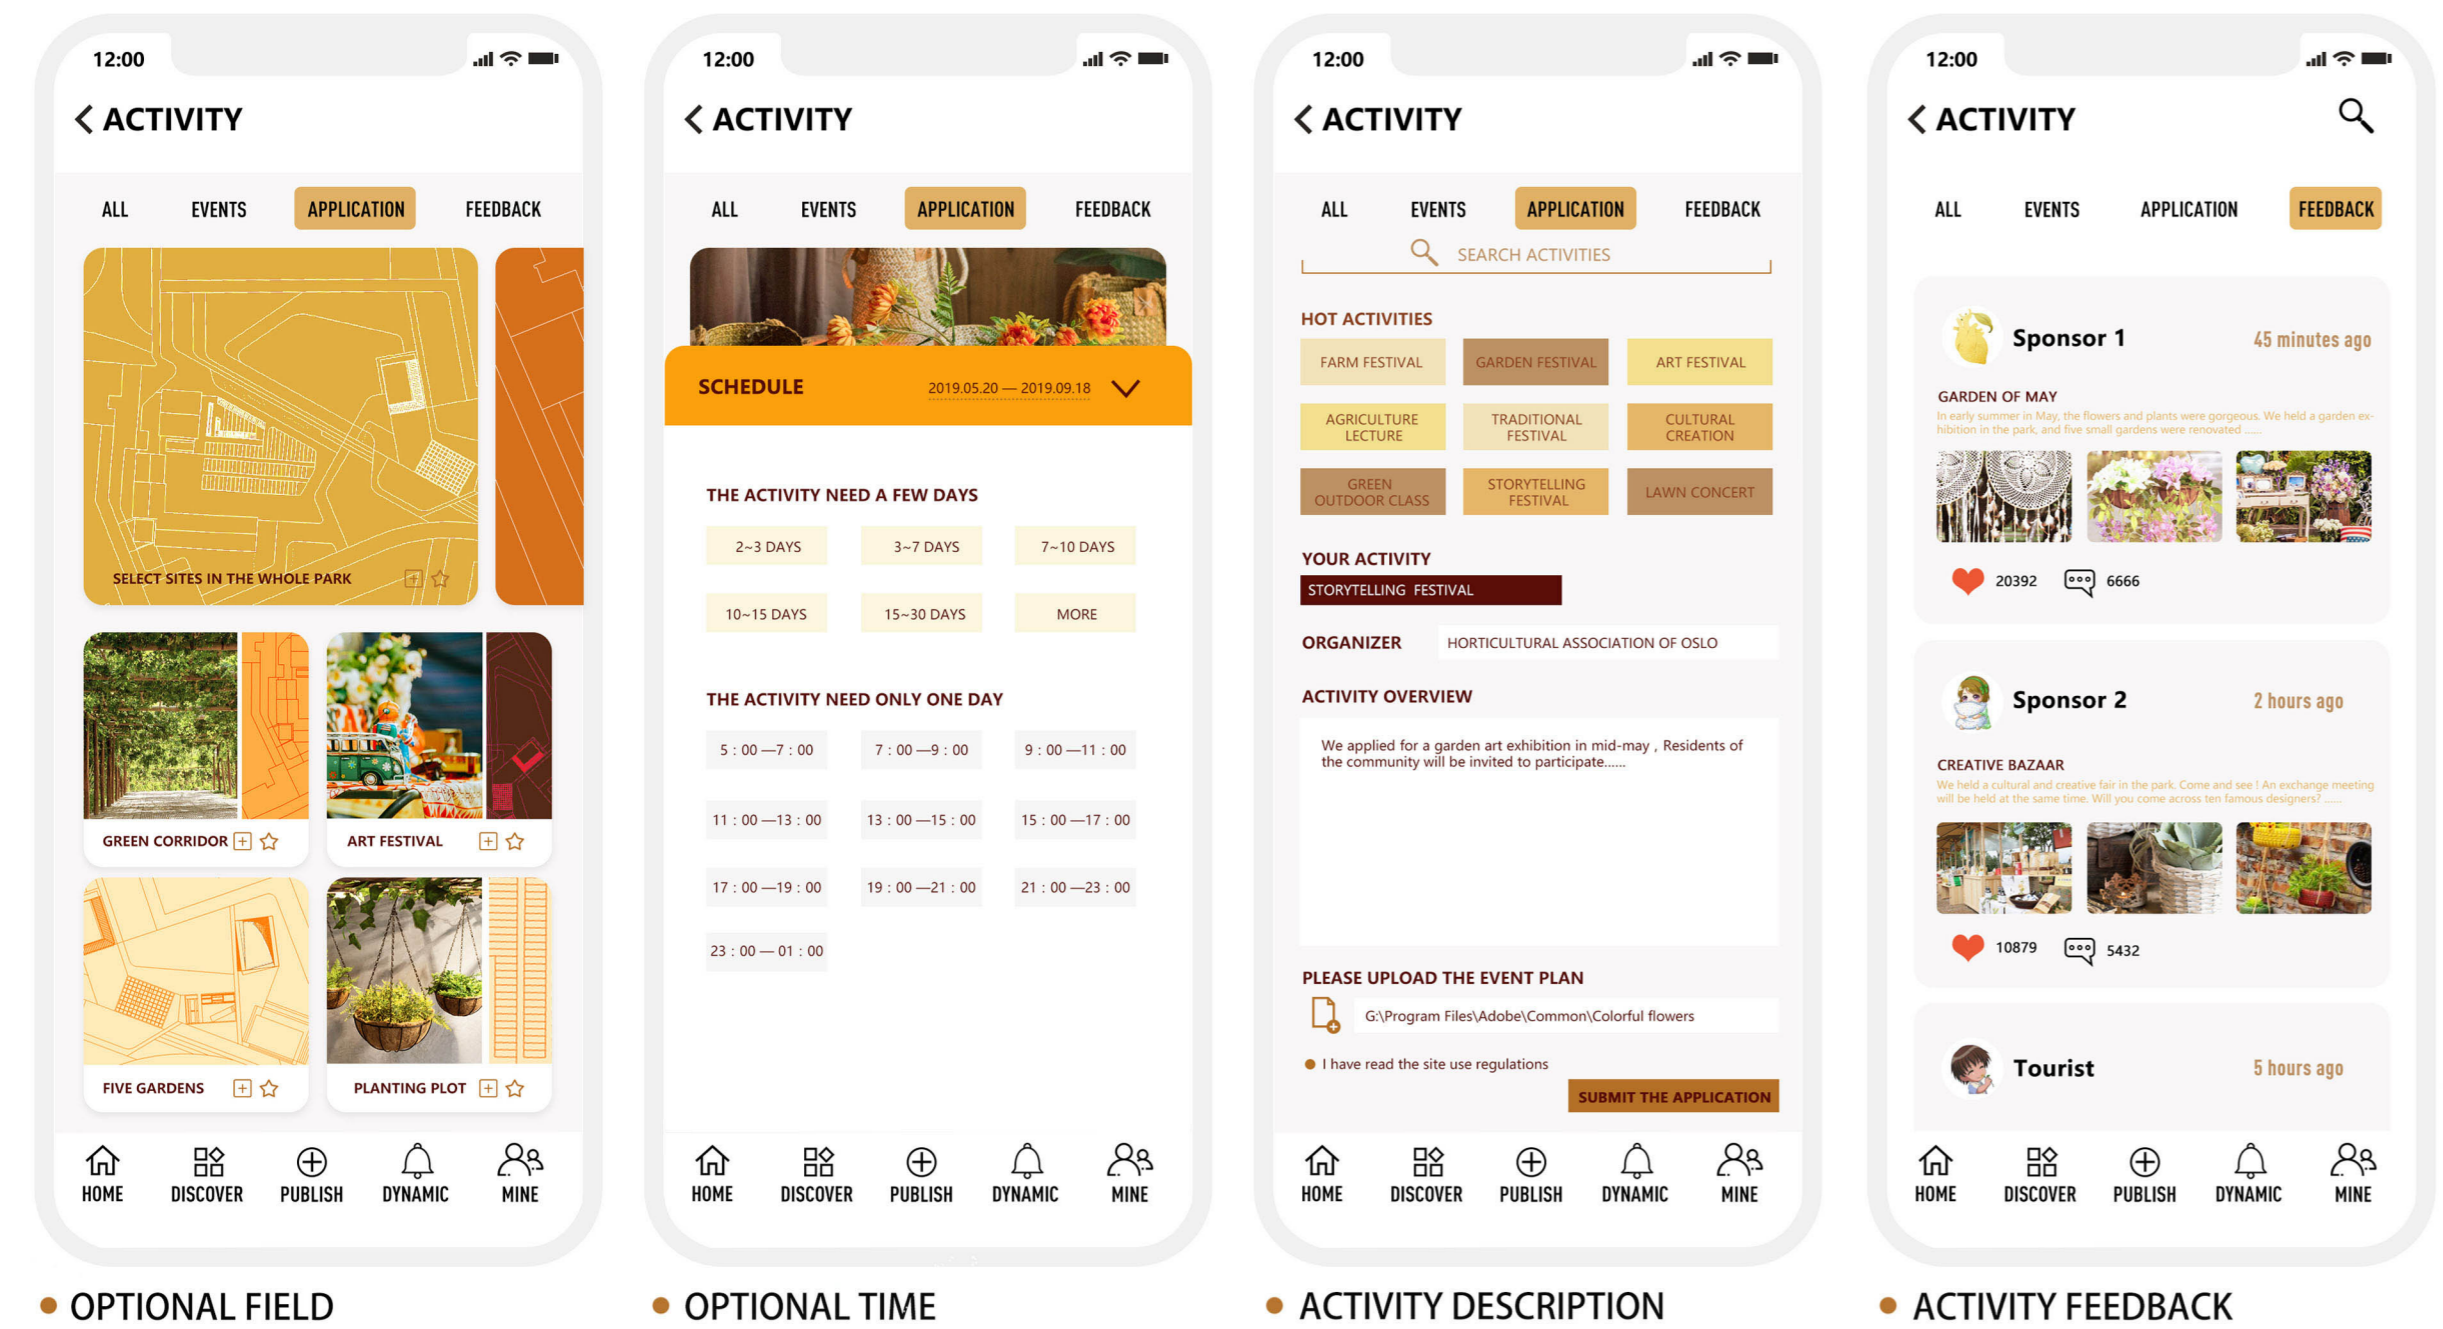

PUBLIC PARTICIPATION

URBAN FARMING

FESTIVAL PLANNING

OPERATION MECHANISM OF SELF-SERVICE GARDEN

TIME EXTENSION

Possible activities in the "matchbox" inside the venue during normal and special periods.

AERIAL VIEW