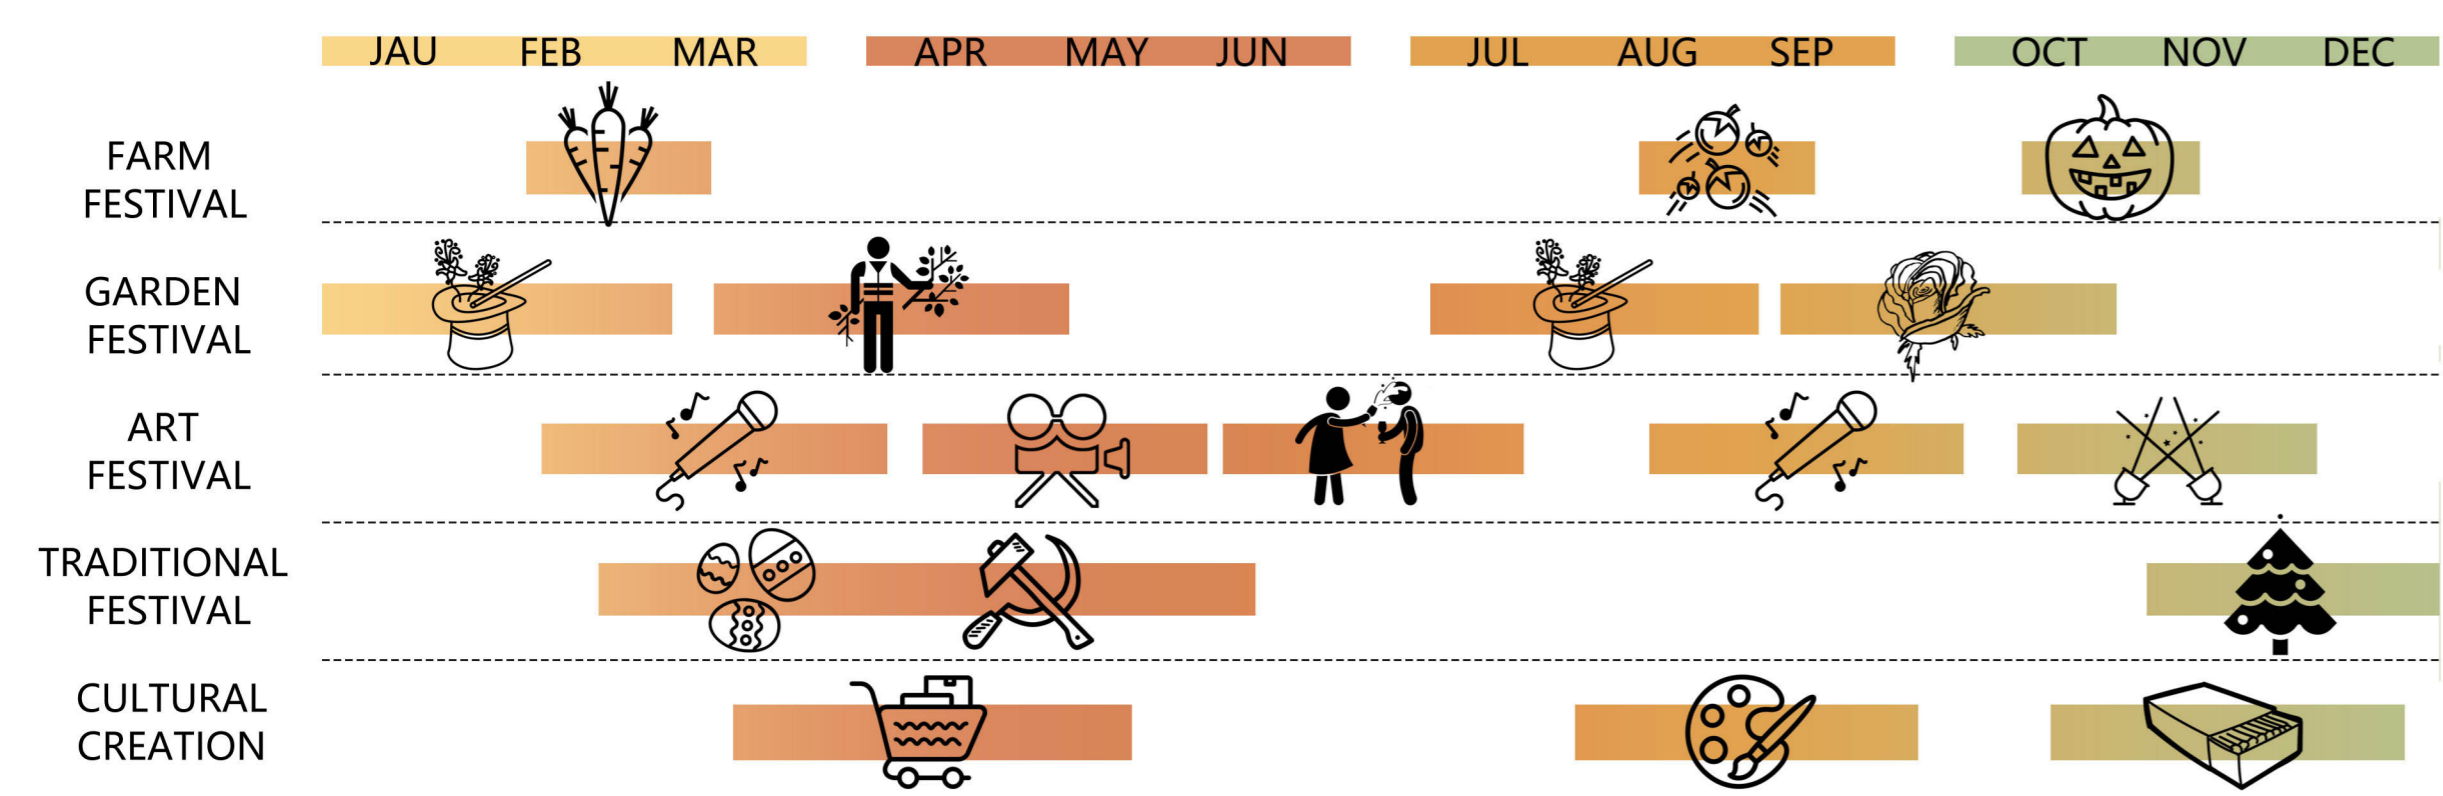

PUBLIC PARTICIPATION

URBAN FARMING

FESTIVAL PLANNING

OPERATION MECHANISM OF SELF-SERVICE GARDEN

TIME EXTENSION

Possible activities in the "matchbox" inside the venue during normal and special periods.

AERIAL VIEW